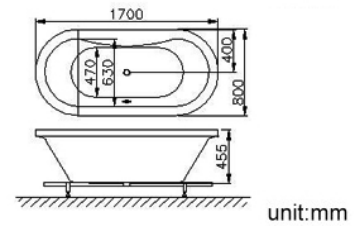

**Bathtub**  
**0360-D0-7900**

**INTRODUCTION:**

The simple and generous design increases the fashion style in the bathroom.

**DESCRIPTION:**

1. Material: Acrylic
2. Size: 1700\*800\*480mm

**Certification:**