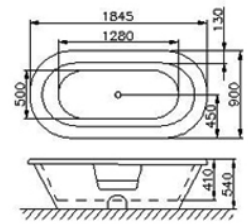

Bathtub
0360-A0-7900

INTRODUCTION:

The simple and generous design increases the fashion style in the bathroom.

DESCRIPTION:

1. Material: Acrylic
2. Size: 1845 * 900 * 560mm

unit:mm

Certification:

Fixing Kits: