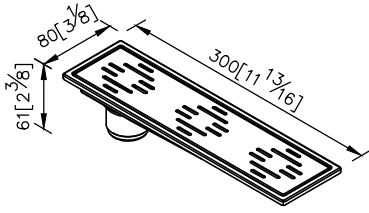

Floor Drain
0305-30-79S1

1. Stainless meets SUS304 standard.
2. Premium metal construction for durability.
3. Justime finishes resist corrosion and tarnish.
4. Material of Grid: Stainless Steel SUS304.
5. Drain core could prevent bugs, bad smells, and backflows.

unit: mm[inch]