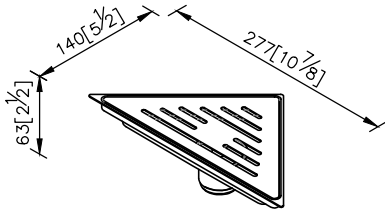

Corner Floor Drain  
0305-28-79S1

1. Stainless meets SUS304 standard.
2. Premium metal construction for durability.
3. Justime finishes resist corrosion and tarnish.
4. Material of Grid: Stainless Steel SUS304.
5. Drain core could prevent bugs, bad smells, and backflows.

unit: mm[inch]