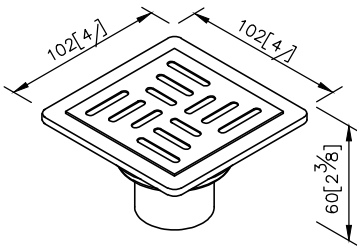

Floor Drain
0305-03-79S1

1. Stainless meets SUS304 standard.
2. Premium metal construction for durability.
3. Justime finishes resist corrosion and tarnish.
4. Material of Grid: Stainless Steel SUS304.
5. Drain core could prevent bugs, bad smells, and backflows.

unit: mm[inch]